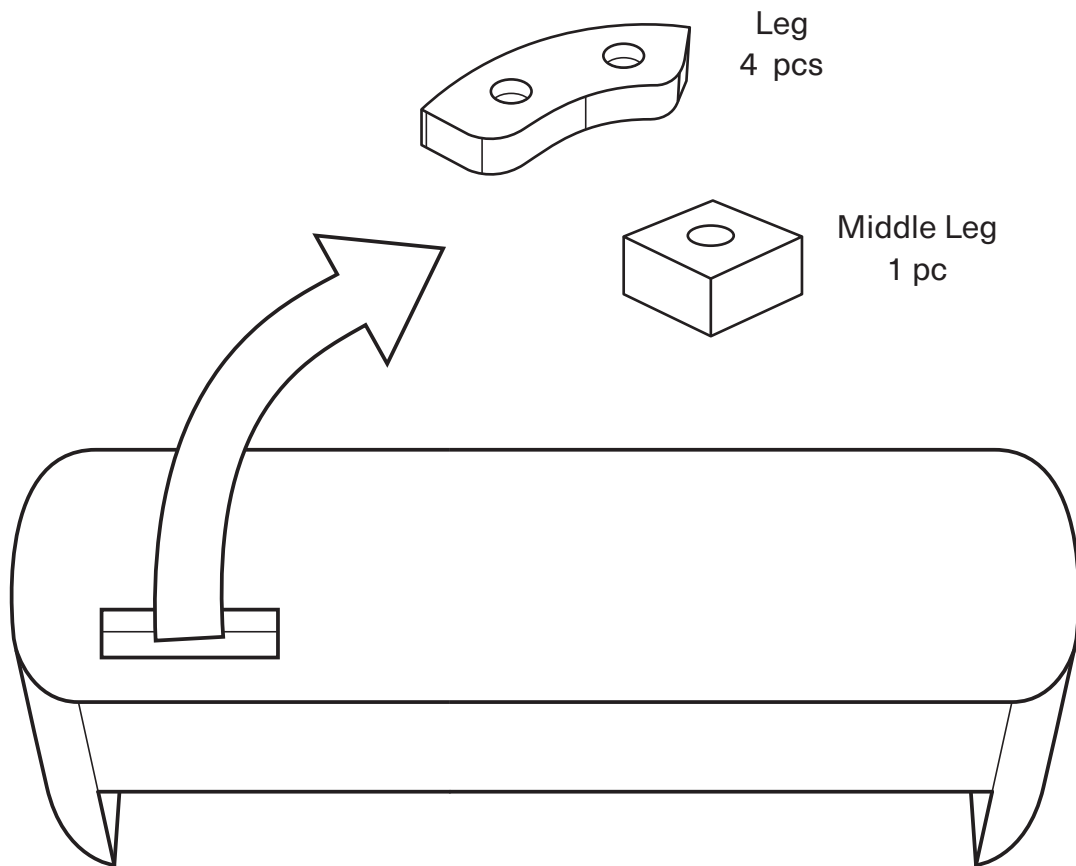

KOALA

L I V I N G

Assembly Instruction

Product Name: Ava Black Woven Fabric 3 - Seater Sofa

Product Id: 128353

Hardware List

- A  Allen Key 5x66X23mm 1 pc
- B  Allen Bolt M8x50mm 9 pcs
- C  Washer M9xØ16x1.5mm 9 pcs

Part List

3 Seater Sofa
1 pc

Leg
4 pcs

Middle Leg
1 pc

Note

1. Assemble the item on a soft, well-lit surface like cardboard or carpet.
2. For safety and efficiency, it's best to have two or more people assist with assembly to handle heavy parts safely and collaborate effectively.
3. Keep all packaging materials intact until assembly is complete.
4. Before assembling the item, carefully read all provided instructions.
5. Handle tools with care during assembly to prevent injuries.

1

Take out the legs from the sofa bottom pocket

2

3

4