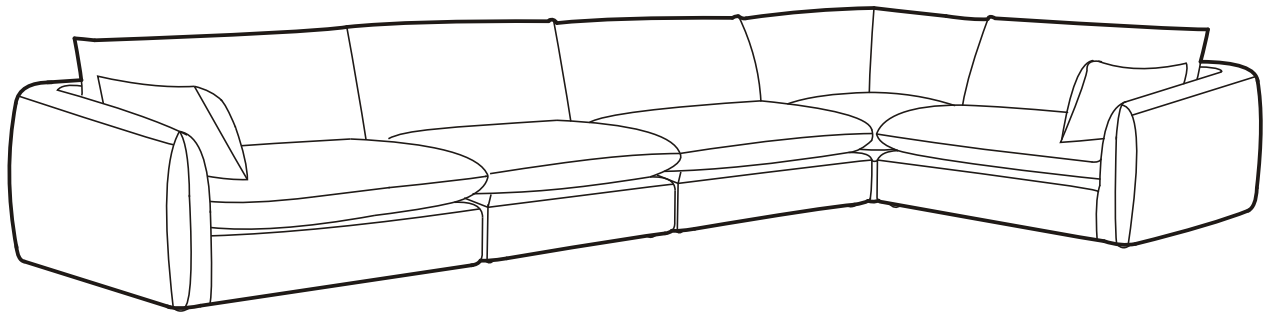

KOALA

L I V I N G

Assembly Instruction

Product Name: Macie Chiffon White 5 Pieces Modular Corner Fabric Sofa

Product Id: 300054

Part List

Armless Chair
2 pcs

Corner Piece
Chair
1 pc

Left-Hand-Facing
Chair
1 pc

Right-Hand-Facing
Chair
1 pc

Note

1. Assemble the item on a soft, well-lit surface like cardboard or carpet.
2. For safety and efficiency, it's best to have two or more people assist with assembly to handle heavy parts safely and collaborate effectively.
3. Keep all packaging materials intact until assembly is complete.
4. Before assembling the item, carefully read all provided instructions.
5. Handle tools with care during assembly to prevent injuries.