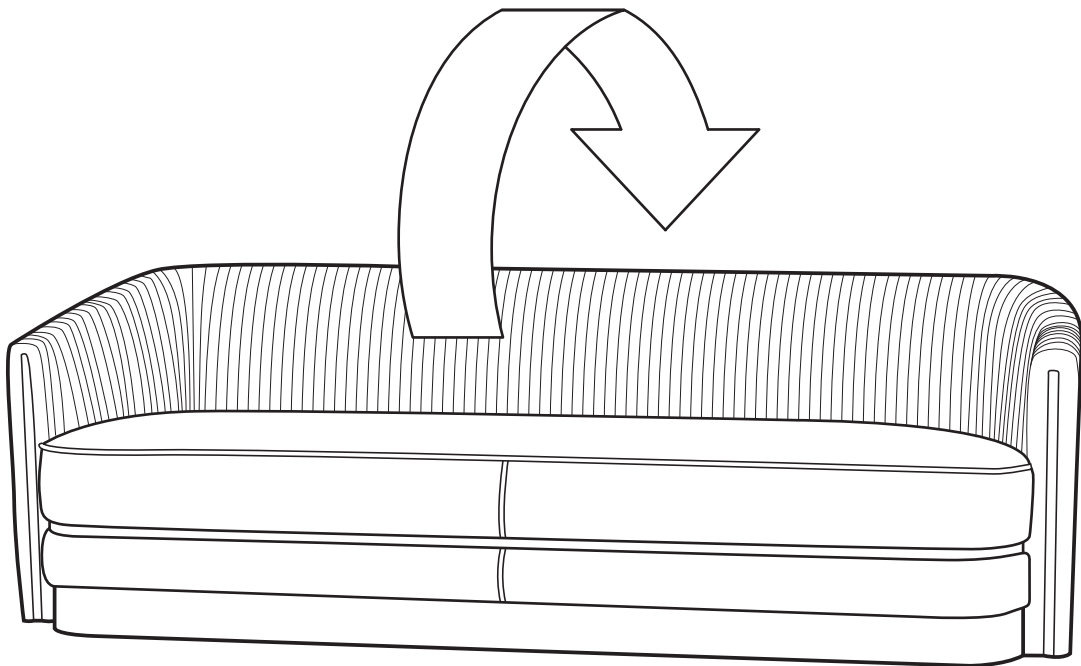

Note

1. Assemble the item on a soft, well-lit surface like cardboard or carpet.
2. For safety and efficiency, it's best to have two or more people assist with assembly to handle heavy parts safely and collaborate effectively.
3. Keep all packaging materials intact until assembly is complete.
4. Before assembling the item, carefully read all provided instructions.
5. Handle tools with care during assembly to prevent injuries.

1