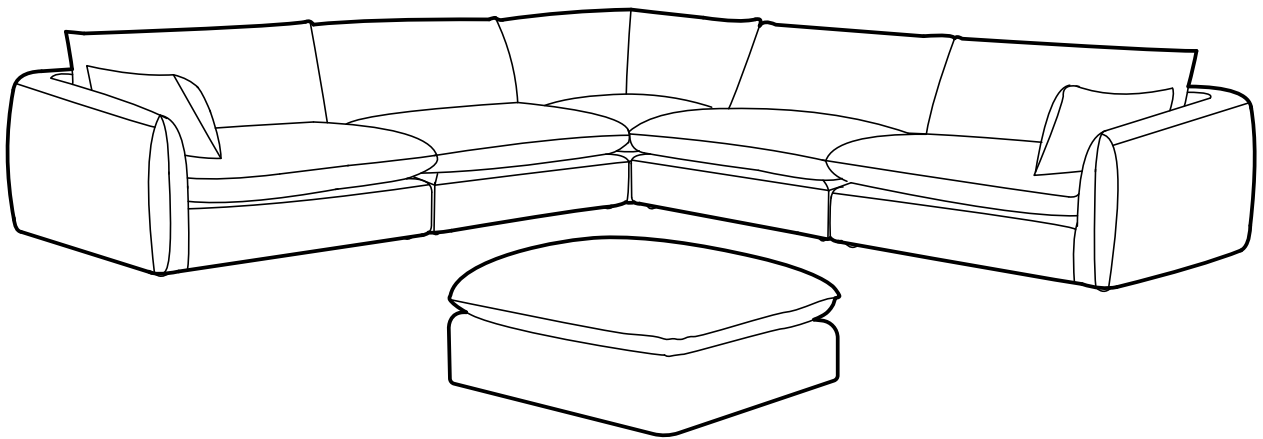

## L I V I N G

### Assembly Instruction

Product Name: Macie Chiffon White Fabric Modular Corner Sofa with Ottoman

Product Id: 129019